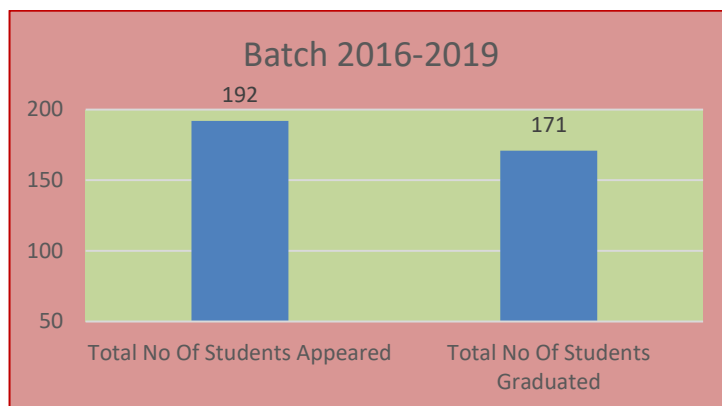

JINDAL FIRST GRADE COLLEGE FOR WOMEN

Attendance / Result Analysis Committee

Overall Result Analysis

Batch 2016-2019

Total No of Students Appeared	192
Total No of Students Graduated	171

Graduation Rate	89%
-----------------	-----